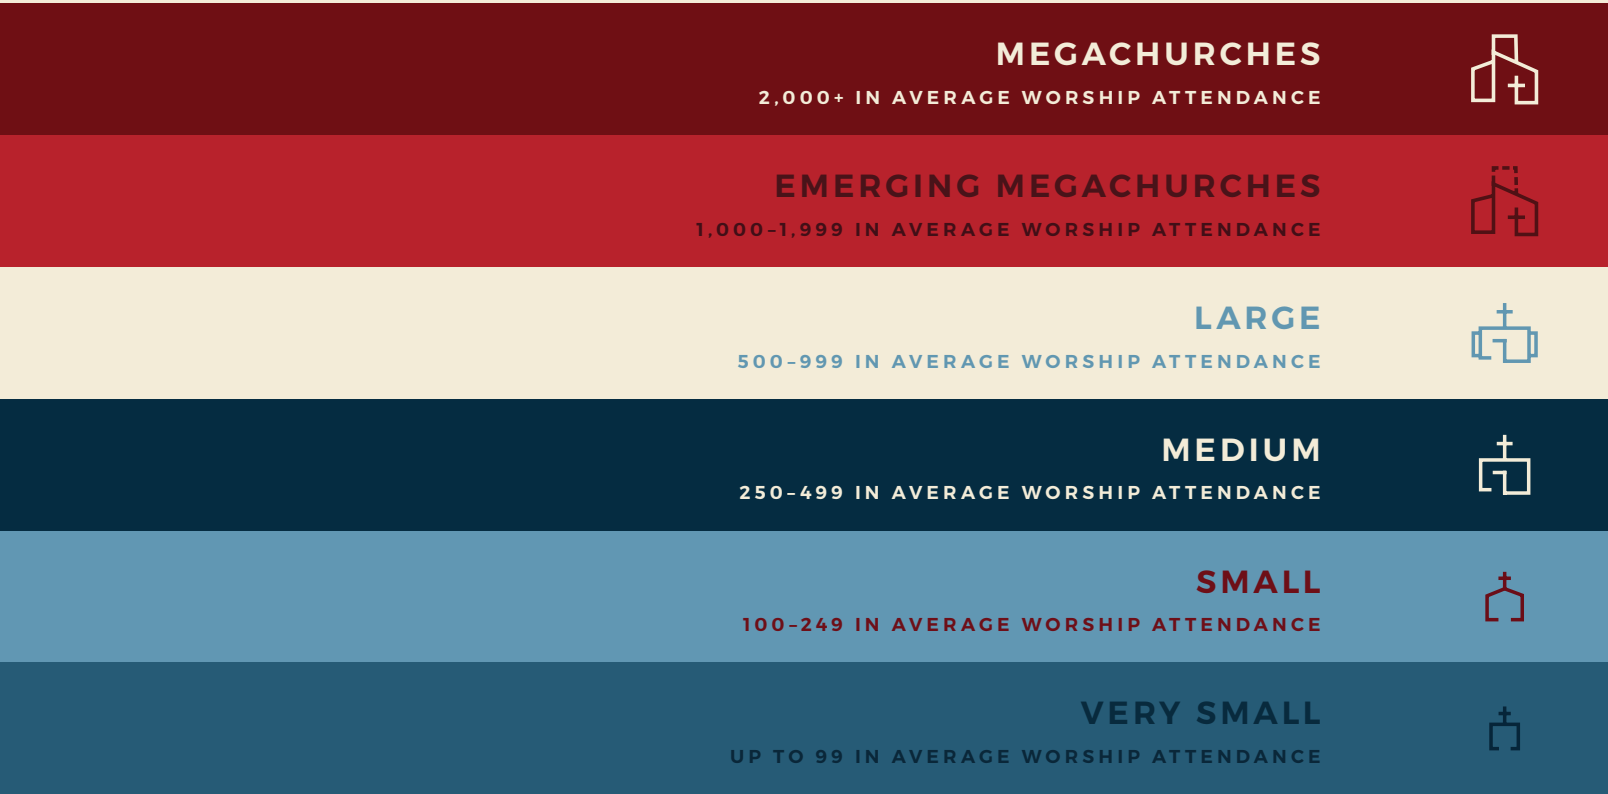

THE CHRISTIAN STANDARD CHURCH REPORT

for Independent Christian Churches and Churches of Christ

2023: THE NEW NORMAL?	24
FAST FACTS	28
MEGACHURCHES	30
EMERGING MEGACHURCHES	32
LARGE CHURCHES	34
MEDIUM CHURCHES	36
SMALL CHURCHES	38
VERY SMALL CHURCHES	40